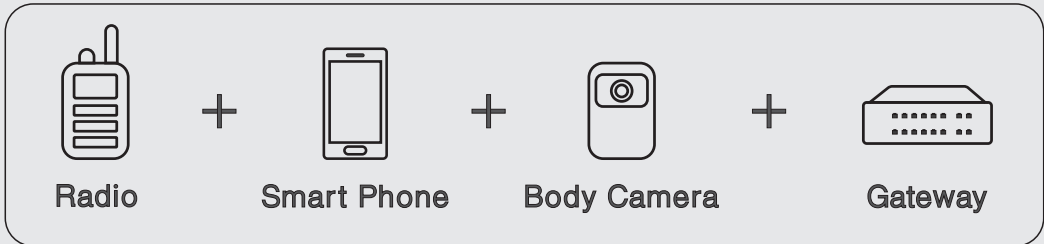

So Boxchip produces devices which seamlessly switch between the phone network and DMR with the best coverage available, wherever you are in the world.

With Boxchip, you can 'Stay Connected', wherever you are!

Available worldwide via our distribution network.

Boxchip S900A+ LTE+DMR multimode radio -----Stay Connected

S900A+

S900A+

DMR: Full compatibility with Motorola/Hytera/Kenwood...

Push to talk platform: Support all Push to talk platforms, Works perfectly with Zello, Tassta, Eschat, Mobiletornado, Walkiefleet, Teamspeaker3, Proptt2...

- BiMR
- BPS
- Gateway Mode
- MAN DOWN
- ALONE WORKER

S900A+ Key Features:

Processor	CPU 1.5GHz
Android	Android 9.0+
Memory	2GB /16GB
LCD size	4.0inch,800*480 Pixels
LCD touch feature	Web touch/ golve touch/ solar visibility
Camera	8MP+ 5MP camera;Optional 13MP+8MP
Gateway mode	Support
ROIP	Support
VOLTE	Support
SIM card	Support dual nano sim
Encryption	Support AES256/ AES128/ ARC4
Other features	Bluetooth, Wifi, hotspot, NFC, GPS