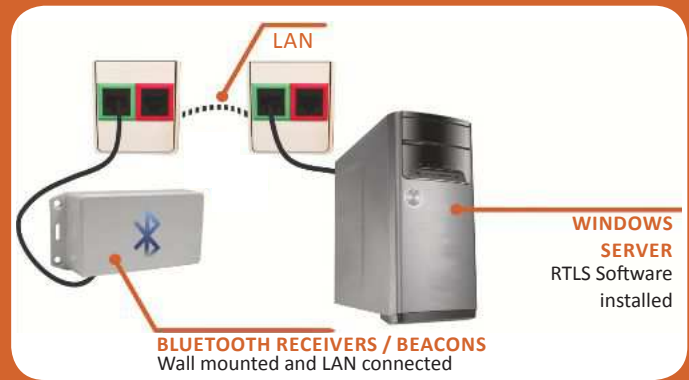

## BLUETOOTH ID BADGE

ID CARD / ACCESS CONTROL  
CARD HOLDER, WITH BUILT-IN  
WIRELESS PANIC BUTTON AND  
INDOOR POSITIONING FUNCTION

The Bluetooth ID Badge is perfect for anyone working alone in volatile environments, but also in situations where staff or visitors need to be tracked and located immediately.

- Wearable badge holds any standard ID card / access control card.
- Locate your staff & visitors within any facility via built-in wireless Bluetooth transmitter.
- Discrete Panic Alerting at the push of a button if the situation demands it!

It is ideal for use in:

- Office buildings
- Factories & Warehouses
- Data centers
- Prisons & Psychiatric institutions
- Power utilities facilities

## REAL TIME LOCATION SYSTEM

Via LAN enabled Bluetooth Positioning Beacons/Receivers, the ZONITH Real Time Location System (RTLS) monitors the position and panic alarm of the Bluetooth ID Badge. Knowing the position of a person improves safety and enables rapid response should an incident occur. The RTLS is scalable and will function in small reception areas as well as large production facilities, prisons, etc.