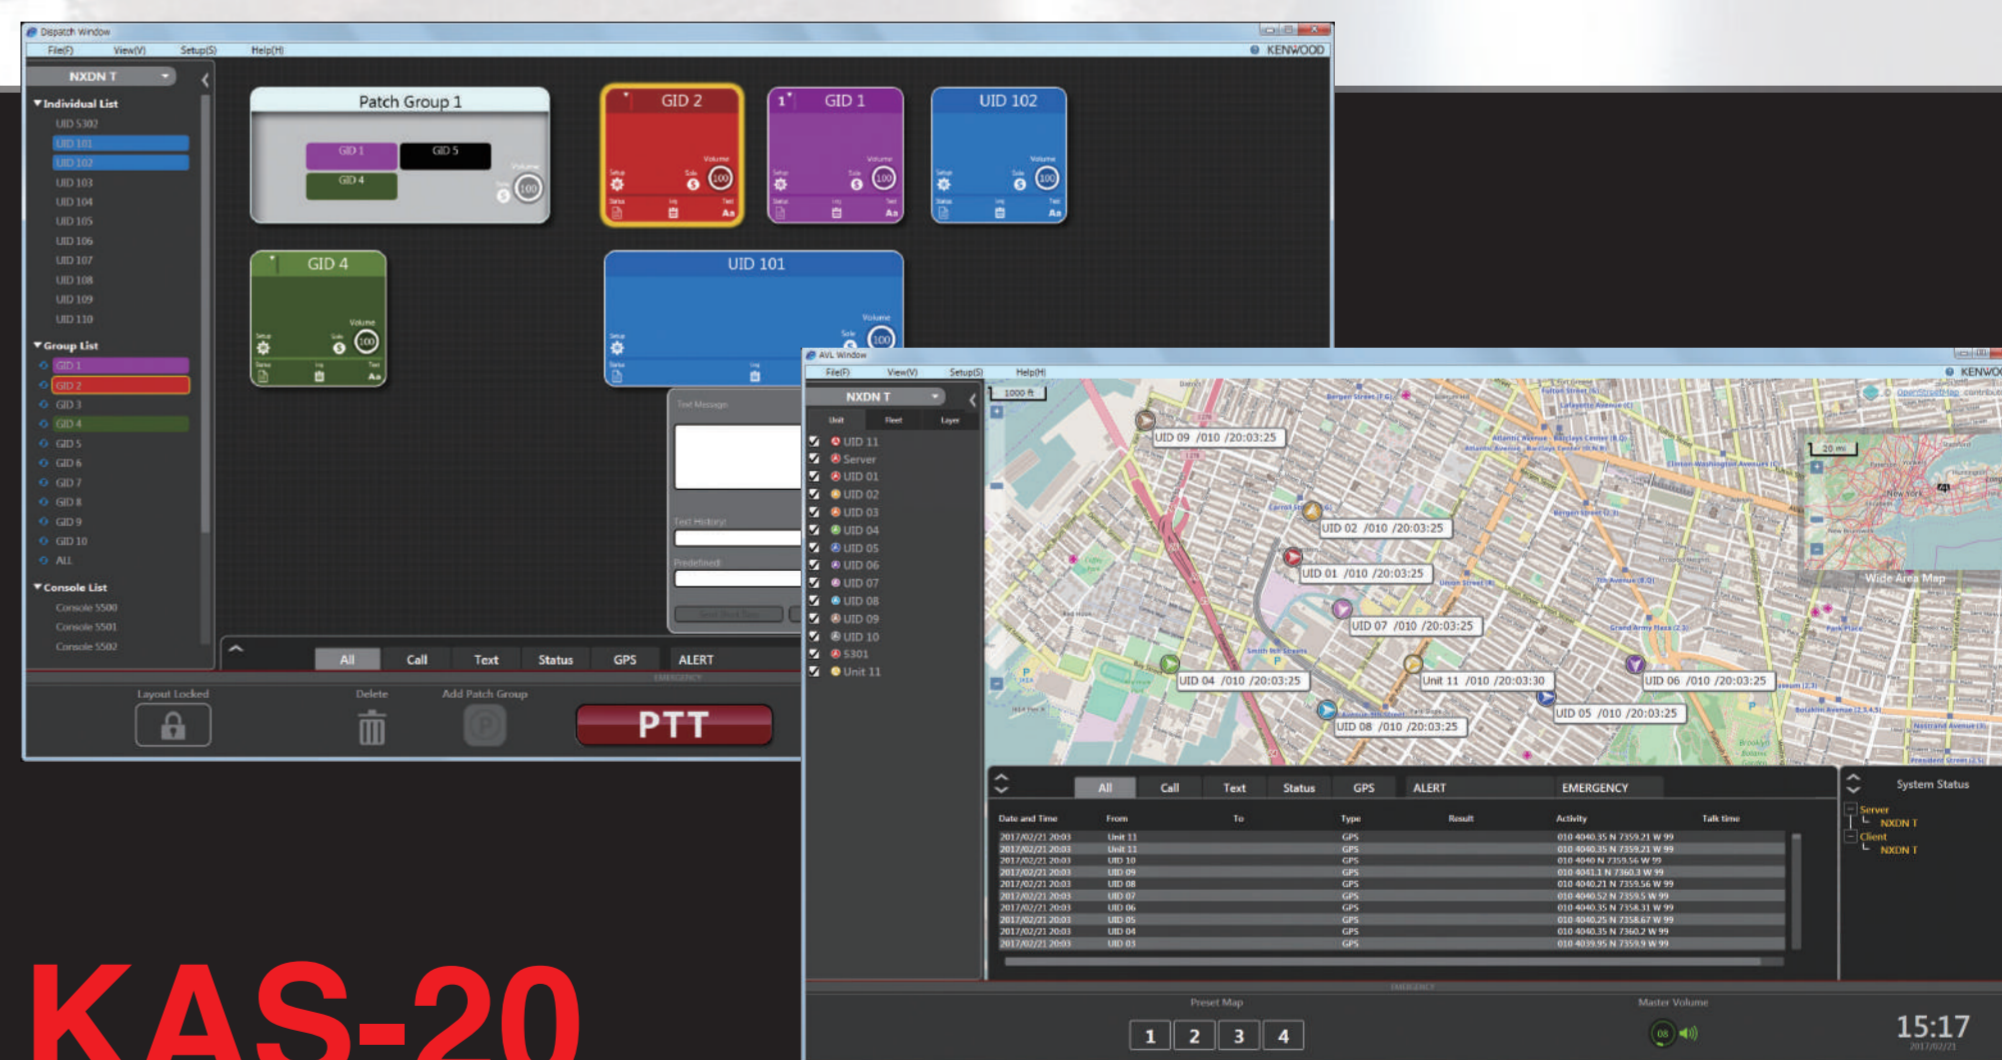

# MULTI-PROTOCOL NX-3000 SERIES: BRILLIANTLY SIMPLE

#DMR

**KAS-20:**  
Simply brilliant

The new Multi-Protocol NX-3000 Series brings a wealth of advanced features that enhance worker safety, site security and operational efficiency in a compact, high-performance range of hand-portable and mobile VHF and UHF radios.

But what the NX-3000 Series also offers is the ability to choose between DMR + FM or NXDN + FM analogue operation with the unrivalled flexibility to switch from one to the other in the future as your voice and data communication needs evolve or change.

And to ensure that you can fully exploit the potential of the NX-3000 Series, simply add the new KAS-20 Suite.

**KAS-20**

**KAS-20 is our most powerful, feature-rich and scalable AVL and Dispatch solution, providing control of multiple subscriber units on the same network by employing either a local client configuration or server configuration with multiple clients for both conventional and trunked systems.**