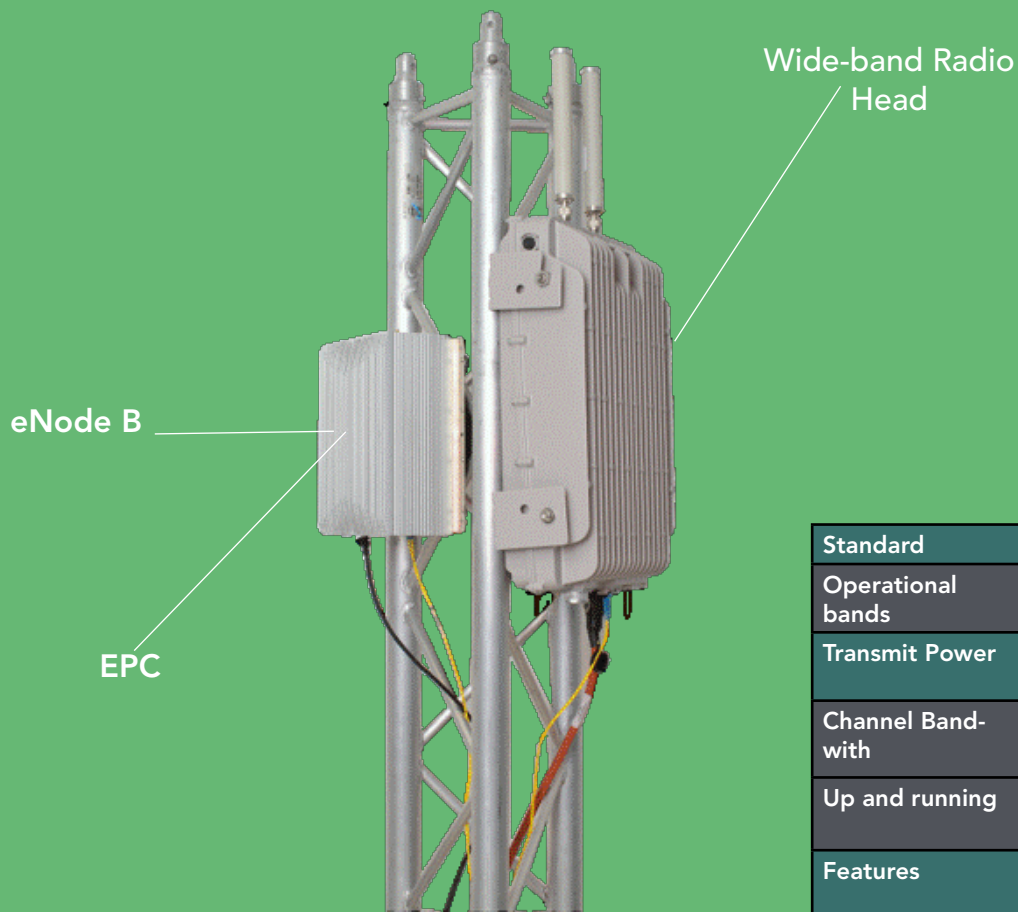

ALO 16000

OUTDOOR 4G LTE

1,8 GHZ -3,5 GHZ

COMPACT AND FULL 4G LTE OUTDOOR NETWORK

AIR-LYNX

www.air-lynx.com

**ALO
16000
SERIES**

COMPACT AND COMPLETE 4G LTE OUTDOOR PROFESSIONAL RADIO NETWORK

Effectively plan a 4G LTE Radio Network Deployment in outdoor scenarios with this specific system.

Standard	3GPP release 12
Operational bands	1800 MHz- 3500 MHz
Transmit Power	50 W (2x 44 dbm)
Channel Bandwidth	1,4-3-5-10-20 MHz
Up and running	< 90 seconds
Features	Evolved packet Core Evolved Node B Embedded Software features
Temperature range	-20 ° / + 50 ° C
Security	AES 128 bits Milenage USIM CARDS Authentication
Weight	25 kg
Power Supply	48 VDC RadioHead EPC 110-230 VA Battery pack available
Consumption	< 600 W