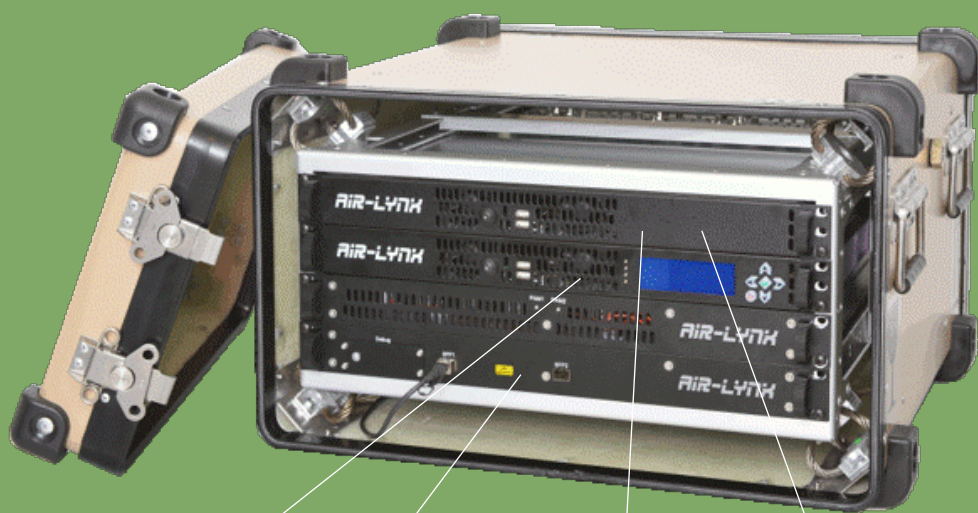

ALB 11000

LONG RANGE 4G LTE

WIDEBAND
380 MHZ - 480MHZ

EASY AND QUICK TO DEPLOY. LIGHT WEIGHT. SECURE

AIR-LYNX

www.air-lynx.com

**ALB
11000
SERIES**

LONG RANGE 4G LTE RADIO NETWORK

This Wide-band Tactical LTE Network is one of the most compact in the world. All-in-one, frequency agile, secure, the system take 2 mn to be deployed. It integrates all the services adapted to the needs of professionals.

eNode B

Wide-band Radio
Head

Embedded MC Software
features

EPC

Standard	3GPP release 12
Operational bands	400 MHz
Transmit Power	40 W (2x 43 dBm MIMO)
Channel Bandwidth	1,4-3-5-10-20 MHz
Up and running	< 90 seconds
Features	Evolved packet Core Evolved Node B Mission Critical Software features
Security	AES 128 bits Milenage USIM CARDS Authentication
Packaging	19 inches rack in a ruggedized case Custom Packaging upon request 35 kg max
Power Supply	110-230 VA 48 VDC upon request Battery Pack available
Consumption	< 600 W

EMBEDDED MISSION CRITICAL FEATURES

- Push-to-Talk
- Dynamic Group Calls
- Group Assignment
- Emergency Calls
- SMS or MMS
- eMBMS Video Multicast
- Geolocation
- Radio Spectrum Management (option)

AIR-LYNX